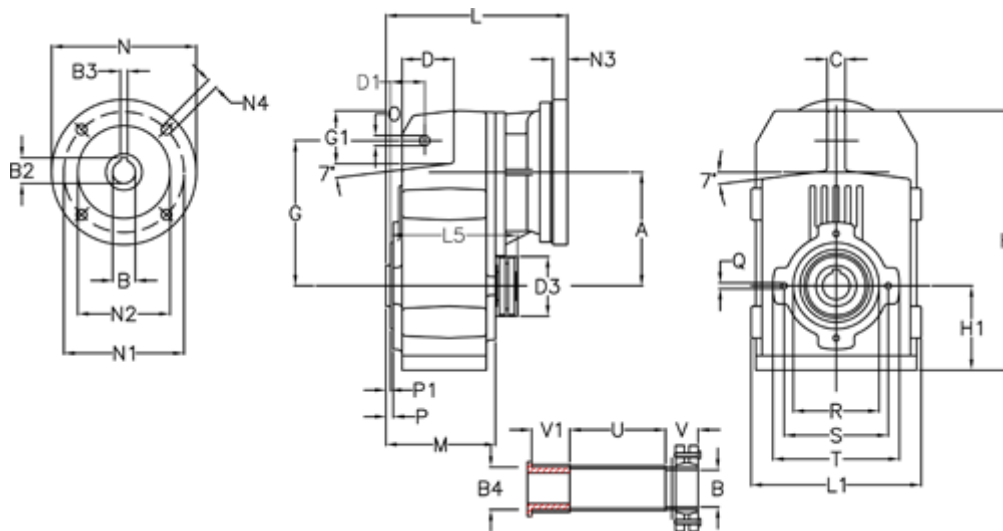

Article number: 29560252738220  
 Description: Shaft mounted gear  
 A254QF30-527,3-P63B5

## Measures

A = 128.75	D1 = 43.5	I5 = 197.5	P1 = 3.5	V = 41
B = 30	d3 = 83	M = 135.5	Q = M10x14	V1 = 48
B1 = 11	G = 162	N = 140	R = 110	
B2 = 12.8	G1 = 58.0	N1 = 115	S = 130	
B3 = 4	H = 290.5	N2 = 95	T = 150	
B4 = 30	H1 = 93.5	N4 = M8x19	Tightening torque Nm adapter bushing = 6.0	
C = 20	L = 268.5	O = 13	Tightening torque Nm shrink disc = 7.0	
D = 57.0	L1 = 188	P = 6.0	U = 120.5	